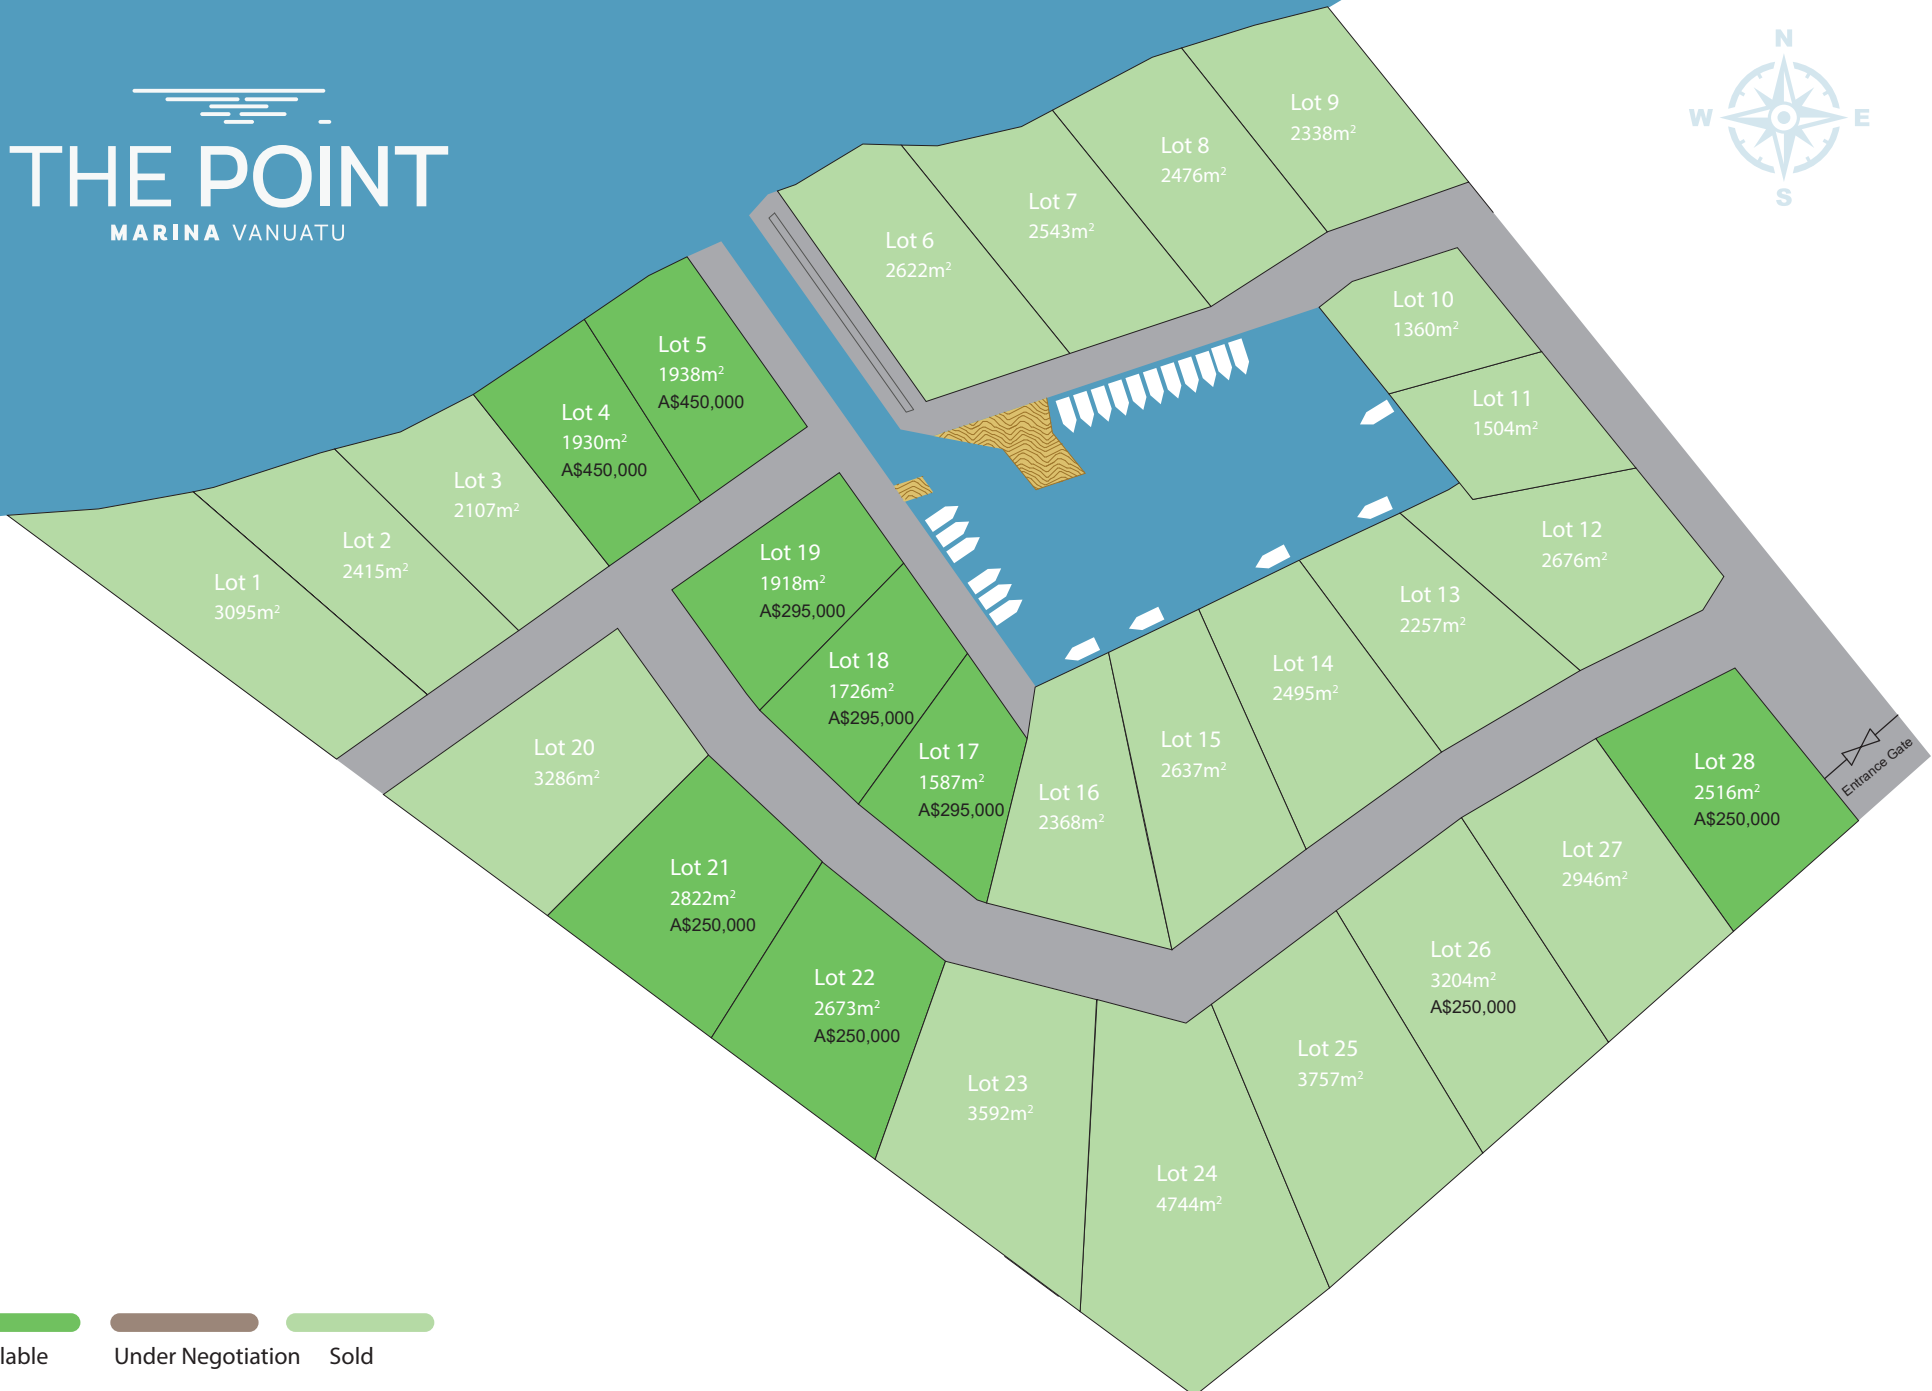

THE POINT

MARINA VANUATU

Available
 Under Negotiation
 Sold

Prices shown are for land. Marina Berth Licenses are available at A\$20,000vt each.